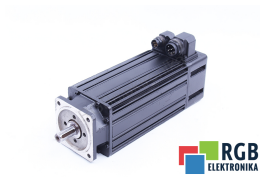

## SERVOMOTOR SE-LB3.095.060-00.000 15A 6000MIN-1 BOSCH

Used BOSCH REXROTH SE-LB3.095.060-00.000  
 Tested and cleaned.  
 24 months guarantee  
 Dedicated courier  
 Delivery across Europe even in 24h

### TECHNICAL DATA

MANUFACTURER	BOSCH REXROTH
MODEL	SE-LB3.095.060-00.000
CATEGORY	Servomotors
WEIGHT [KG]	50.0
HEIGHT [CM]	47.0
LENGHT [CM]	77.0
WIDTH [CM]	47.0

24/7 SUPPORT AVAILABLE  
[+48 71 750 09 78](tel:+48717500978)